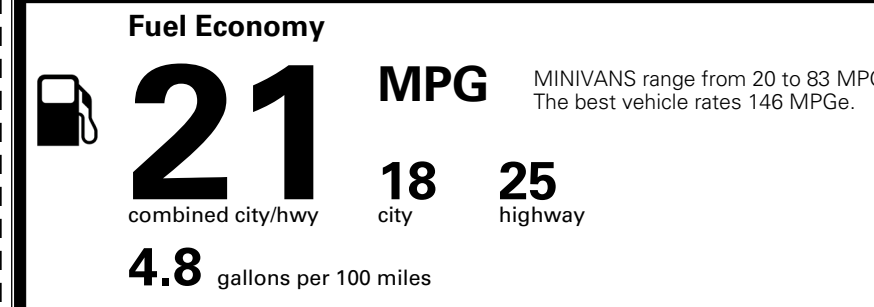

EPA DOT Fuel Economy and Environment

Gasoline Vehicle

You spend **\$3,250** more in fuel costs over 5 years compared to the average new vehicle.

Annual fuel cost **\$2,350**

Actual results will vary for many reasons, including driving conditions and how you drive and maintain your vehicle. The average new vehicle gets 29 MPG and costs \$8,500 to fuel over 5 years. Cost estimates are based on 15,000 miles per year at \$ 3.30 per gallon. MPGe is miles per gasoline gallon equivalent. Vehicle emissions are a significant cause of climate change and smog.