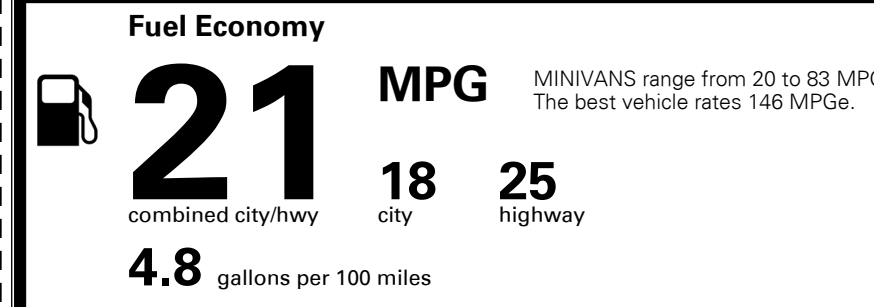

EPA DOT Fuel Economy and Environment

Gasoline Vehicle

You spend $3,250 more in fuel costs over 5 years compared to the average new vehicle.

Annual fuel cost $2,350