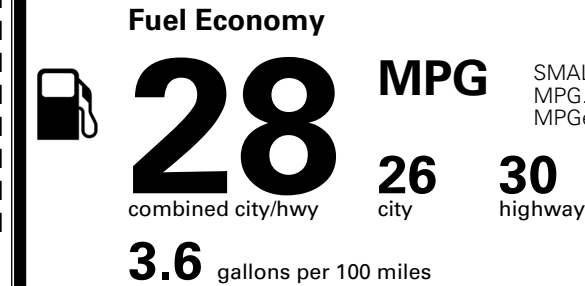

\$445.00
 \$2,000.00

\$220.00

\$ 31,655.00

\$ 1,495.00

\$ 33,150.00

EPA DOT Fuel Economy and Environment

Gasoline Vehicle

SMALL SUVs range from 14 to 138 MPG. The best vehicle rates 146 MPGe.

You spend \$250 more in fuel costs over 5 years compared to the average new vehicle.

Annual fuel cost \$1,650

Fuel Economy & Greenhouse Gas Rating (tailpipe only) Smog Rating (tailpipe only)

This vehicle emits 319 grams CO₂ per mile. The best emits 0 grams per mile (tailpipe only). Producing and distributing fuel also create emissions; learn more at fueleconomy.gov.