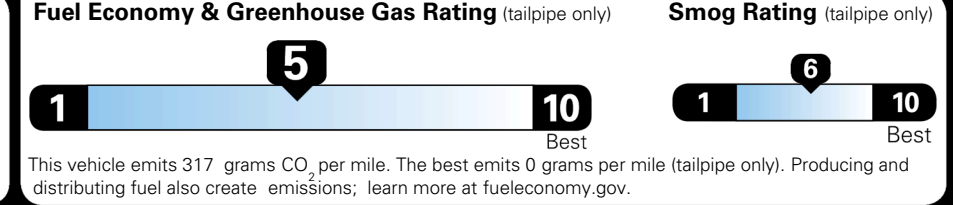

TOTAL ADDITIONAL WEIGHT: 21.3

EPA DOT Fuel Economy and Environment

Gasoline Vehicle

You spend
\$250
 more in fuel costs
 over 5 years
 compared to the
 average new vehicle.

Annual fuel cost
\$1,750

Actual results will vary for many reasons, including driving conditions and how you drive and maintain your vehicle. The average new vehicle gets 29 MPG and costs \$8,500 to fuel over 5 years. Cost estimates are based on 15,000 miles per year at \$ 3.30 per gallon. MPGe is miles per gasoline gallon equivalent. Vehicle emissions are a significant cause of climate change and smog.