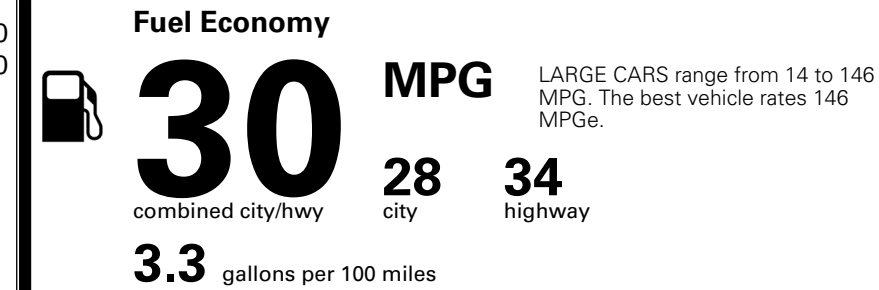

\$ 25,575.00

INLAND FREIGHT AND HANDLING

\$ 1,245.00

TOTAL MANUFACTURER'S SUGGESTED RETAIL PRICE ▶

\$ 26,820.00

*Additional terms and conditions apply.
 **Kia Connect may be currently unavailable for some Model Year 2022 and newer vehicles sold or purchased in Massachusetts; please see owners.kia.com for more information.
 NOTE: When you purchase this vehicle, Kia America, Inc. collects personal information you provide to the dealership. For information on our collection and use of personal information and your rights, please see our Privacy Policy on www.kia.com.

TOTAL ADDITIONAL WEIGHT: 11.4

EPA DOT Fuel Economy and Environment

Gasoline Vehicle

You save \$250
 in fuel costs over 5 years compared to the average new vehicle.

Annual fuel cost \$1,650

Actual results will vary for many reasons, including driving conditions and how you drive and maintain your vehicle. The average new vehicle gets 29 MPG and costs \$8,500 to fuel over 5 years. Cost estimates are based on 15,000 miles per year at \$ 3.30 per gallon. MPGe is miles per gasoline gallon equivalent. Vehicle emissions are a significant cause of climate change and smog.