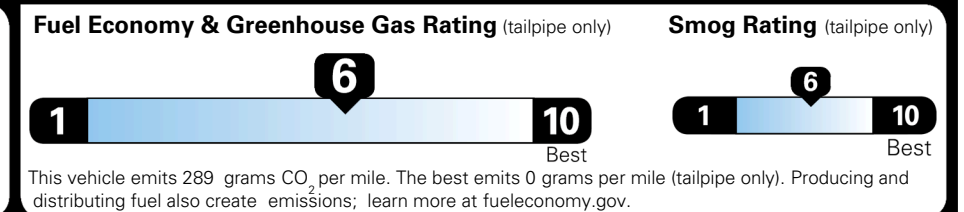

TOTAL ADDITIONAL WEIGHT: 11.4

EPA DOT Fuel Economy and Environment

Gasoline Vehicle

You save \$250
 in fuel costs over 5 years compared to the average new vehicle.

Annual fuel cost \$1,650

Actual results will vary for many reasons, including driving conditions and how you drive and maintain your vehicle. The average new vehicle gets 29 MPG and costs \$8,500 to fuel over 5 years. Cost estimates are based on 15,000 miles per year at \$ 3.30 per gallon. MPGe is miles per gasoline gallon equivalent. Vehicle emissions are a significant cause of climate change and smog.